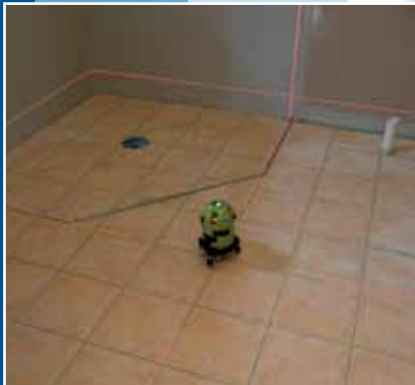

The Ultimate Multi-Liner

LX55

5 line laser - 360°

For the ultimate levelling, the IMEX LX55, five line laser with four vertical lines and one horizontal offers the best in sharp, accurate interior line set-out. The unique full 360° horizontal line allows for the instrument to be set up in any part of a room.

Combined with this is the option of a detector for outdoor mode up to 50m, making this the most versatile all round laser available. With its rugged build and high accuracy this instrument is specially suited to commercial building projects.

Used for

- All standard line laser tasks of smaller models
- Commercial fit-outs
- Outdoor tasks (with optional detector) including decks, concreting, layout, trenching, fencing, pool set-up.

LX55D Accessories

- Optional detector for 50m outdoor use
- Tripod
- Laserpole

Inclusions

- Laser glasses
- Target plate
- Hard carry case

2 year warranty

Specifications IMEX LX55		012-LX55	012-LX55D
Light Source	635nm Red diodes		
Output	Laser Class II		
Accuracy	+/- 1.5mm @ 10m		
Beams	1 Horizontal 4 Vertical @ 90° 1 Plumb down point		
Damping Type	Self Levelling - Magnetic		
Hours of Continuous use	Approximately 8hrs all beams		
Working Distance	10m radius (50m outdoor optional)		
Dimension	200mm x 120Dia		
Batteries	3 x AA		