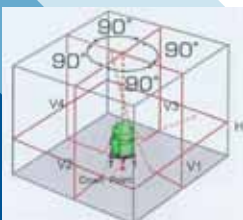

- Optional detector for 50m outdoor use
- Tripod
- Laserpole

Inclusions

- Laser glasses
- Target plate
- Hard carry case

2 year warranty

Specifications IMEX LX55		012-LX55	012-LX55D
Light Source	635nm Red diodes		
Output	Laser Class II		
Accuracy	+/- 1.5mm @ 10m		
Beams	1 Horizontal 4 Vertical @ 90° 1 Plumb down point		
Damping Type	Self Levelling - Magnetic		
Hours of Continuous use	Approximately 8hrs all beams		
Working Distance	10m radius (50m outdoor optional)		
Dimension	200mm x 120Dia		
Batteries	3 x AA		