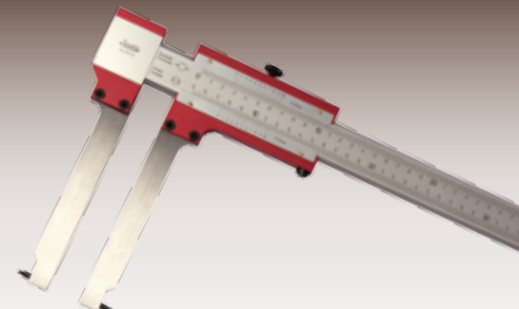

# Scala<sup>®</sup>

messzeuge

**IME**  
INTERNATIONAL  
MEASURING EQUIPMENT

## Professional Engineering instruments

For over 70 years Scala have been one of Germany's leading quality measuring tool manufacturers. With a huge range of over 500 products and a new range of Alinox calipers, Scala are Europe's most comprehensive engineering measuring suppliers.

- German manufactured
- Attractive carded displays - standard range
- Over 500 items in catalogue
- Manufactured to DIN862, 863 or 867 and new 9001-9004 DIN150

**Displays  
at leading  
stockists**

[www.measuringequipment.com.au](http://www.measuringequipment.com.au)

**COMPLETE MEASURING SOLUTIONS**